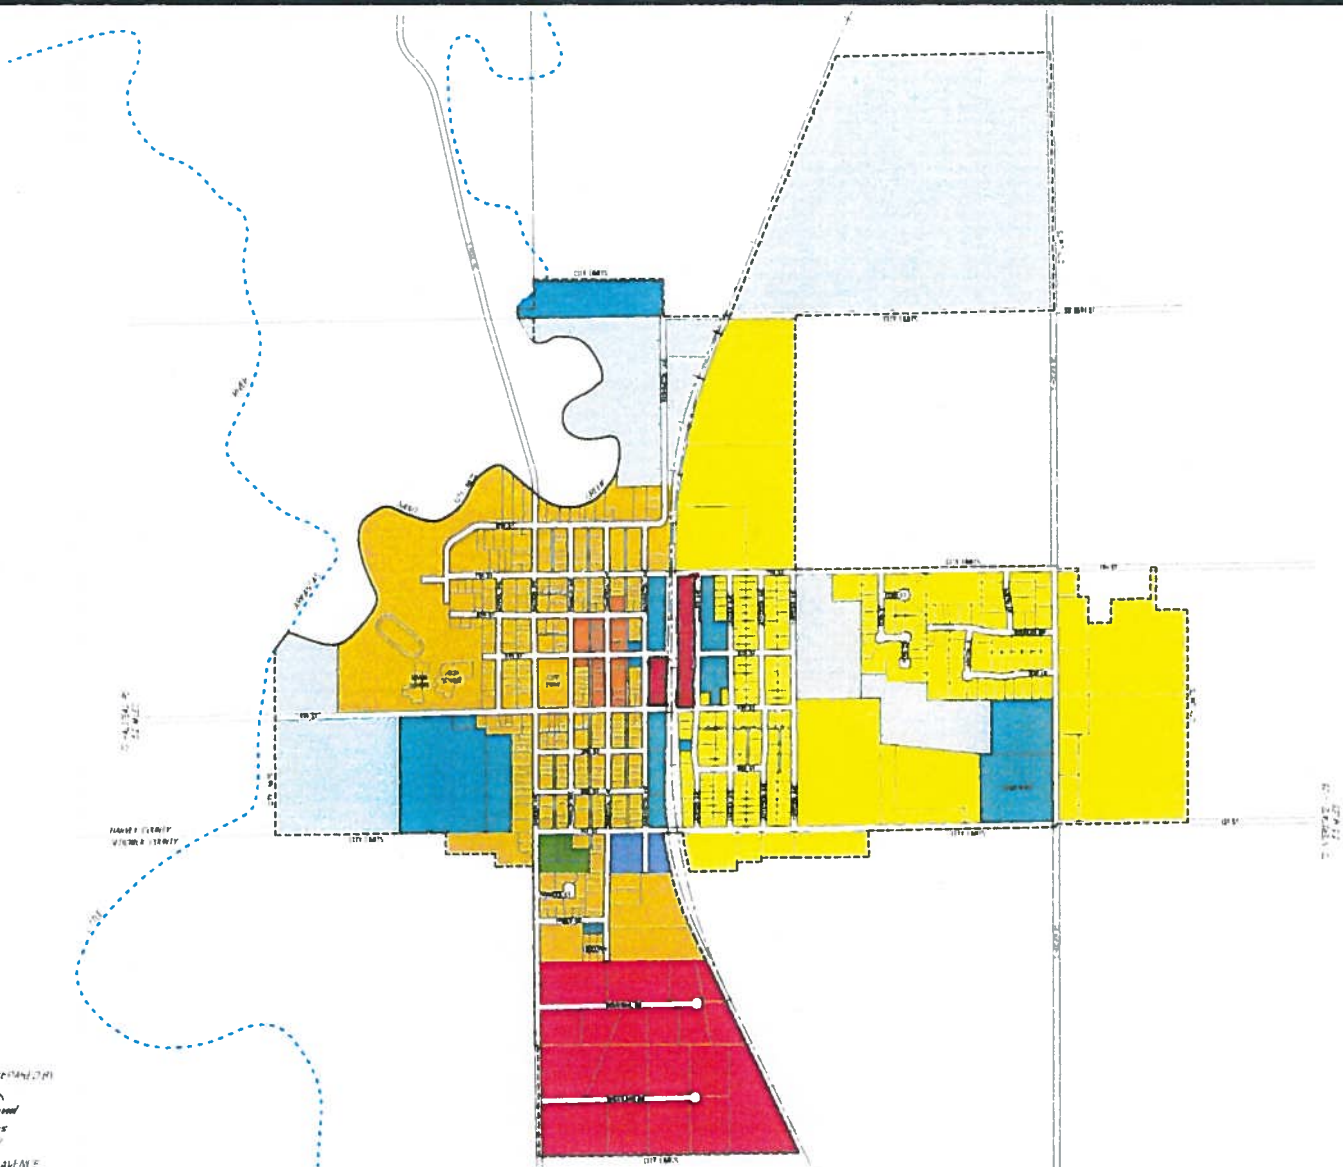

ZONE DISTRICT LEGEND

- A-1 AGRICULTURAL DISTRICT
- C-1 CENTRAL BUSINESS DISTRICT
- C-2 GENERAL BUSINESS DISTRICT
- C-3 ADULT ENTERTAINMENT DISTRICT
- C-5 HIGHWAY SERVICE DISTRICT
- I-1 LIGHT INDUSTRIAL DISTRICT
- I-2 HEAVY INDUSTRIAL DISTRICT
- M-P PARK ACTIVITY/DORM/PARK DISTRICT
- PUD PLANNED DISTRICT DEVELOPMENT DISTRICT
- R-1 SINGLE-FAMILY TOWNHOMES/ROWING DISTRICT
- R-2 MULTIFAMILY RESIDENTIAL DISTRICT

CITY OF SEDGWICK - ZONING MAP

City of Sedgwick
 Alpha Land Surveys
 1101 EAST AVENUE
 SUITE 1000 SEDGWICK, MISSOURI 65201
 PHONE: (417) 633-1234 FAX: (417) 633-1235

CITY ZONING MAP PREPARED BY
WILSON & COMPANY
 1501 EAST 80TH AVENUE
 OMAHA, NE 68114
 PHONE: (402) 827-8133
 FAX: (402) 827-5818
 www.wilsonco.com